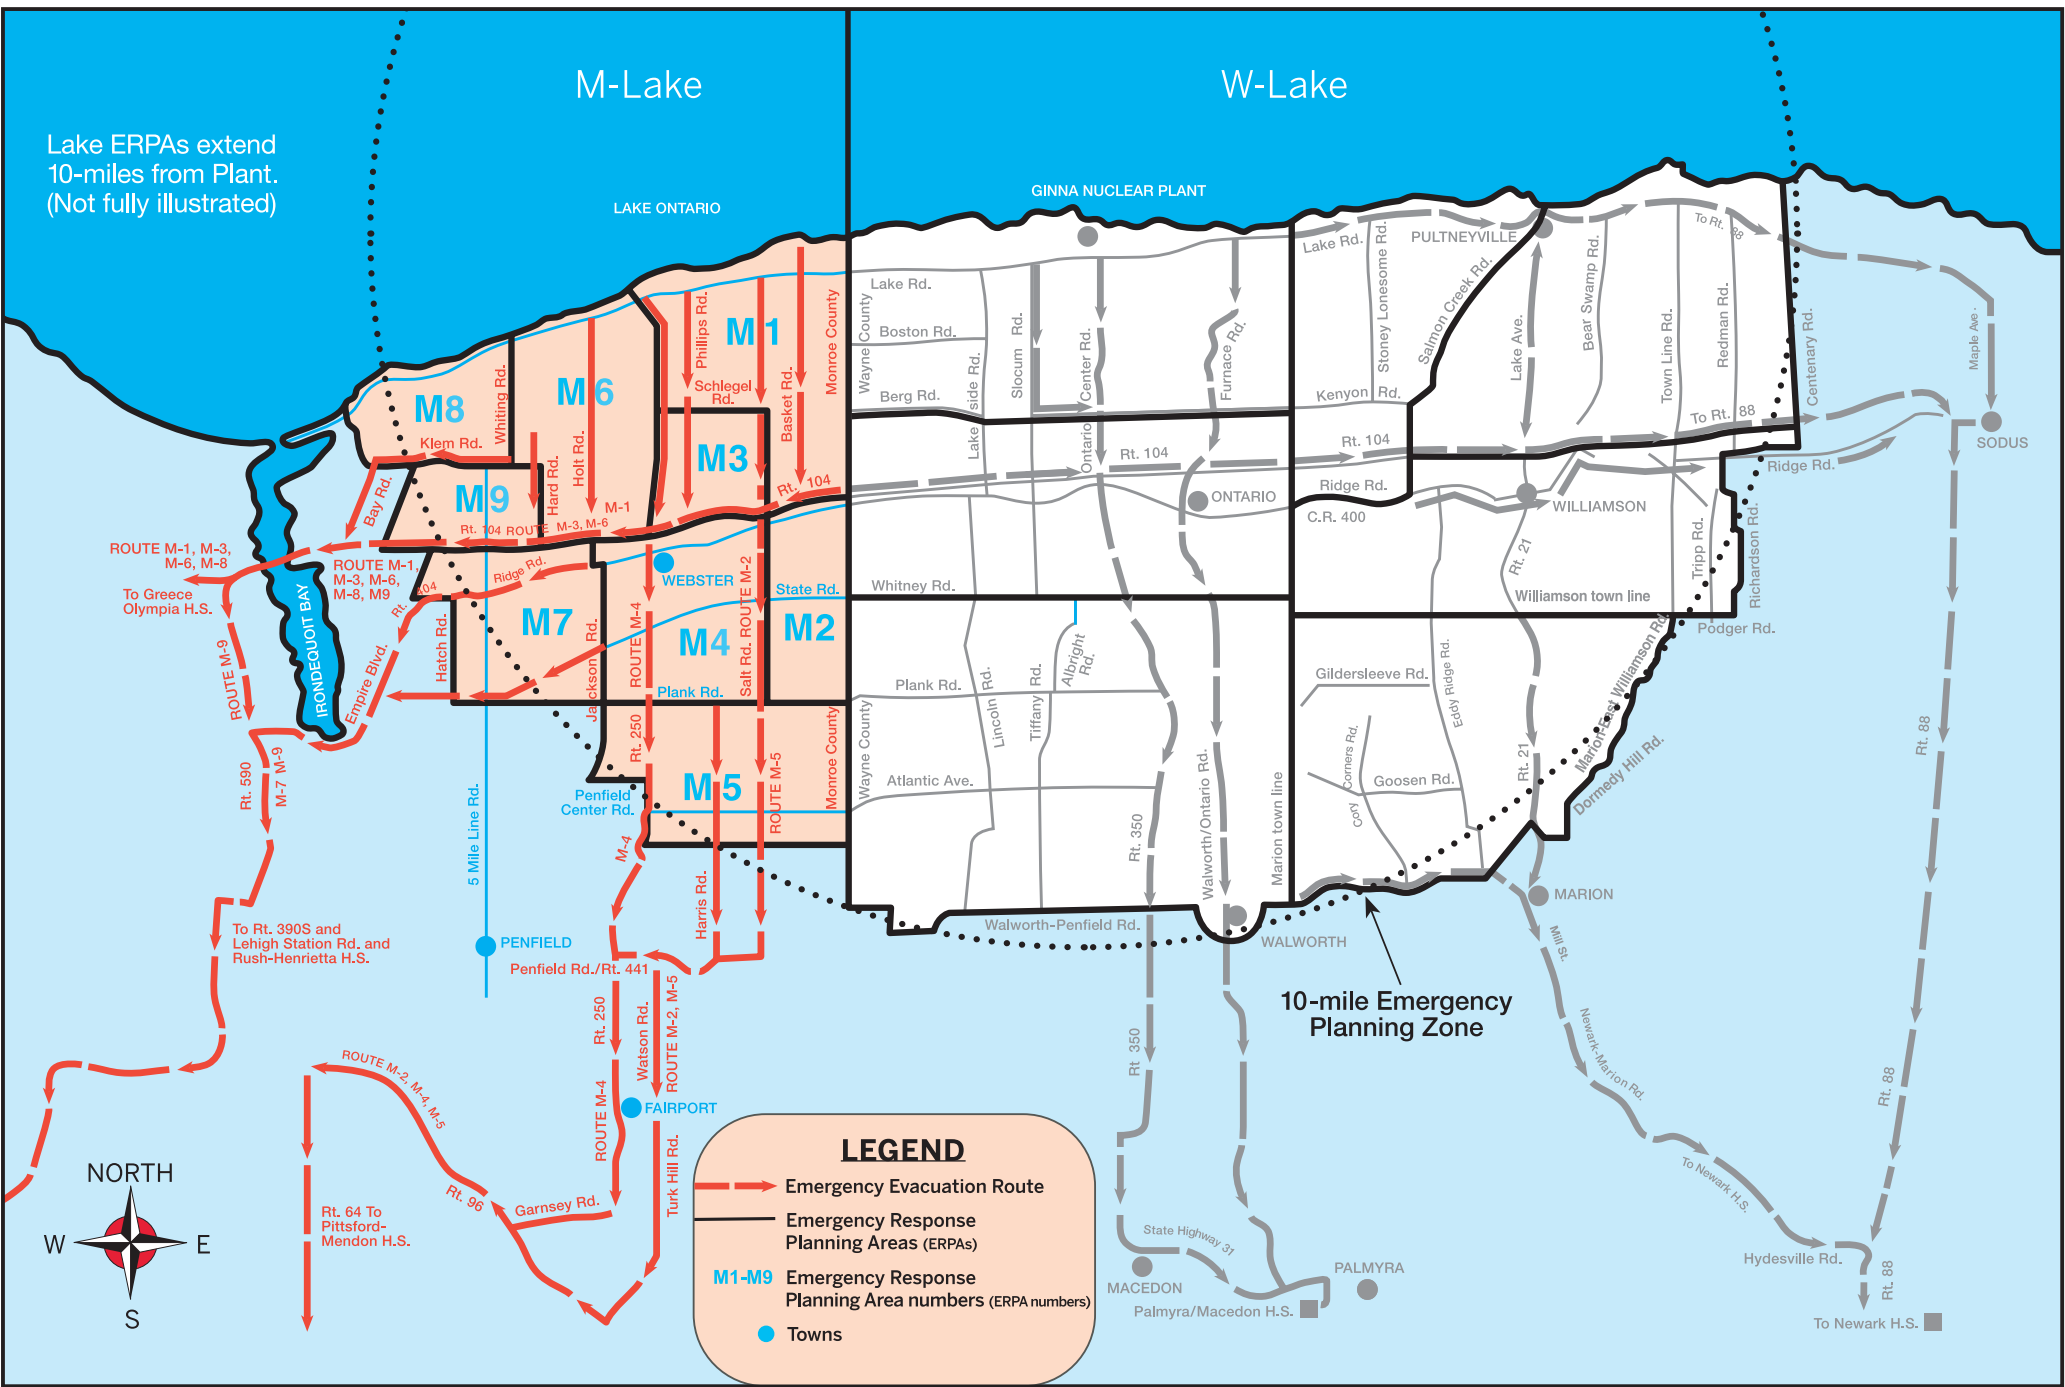

Lake ERPAs extend 10-miles from Plant.
(Not fully illustrated)

M-Lake

W-Lake

LAKE ONTARIO

GINNA NUCLEAR PLANT

LEGEND

-  Emergency Evacuation Route
-  Emergency Response Planning Areas (ERPAs)
-  Emergency Response Planning Area numbers (ERPA numbers)
-  Towns

ROUTE M-1, M-3, M-6, M-8
To Greece Olympia H.S.

To Rt. 390S and Lehigh Station Rd. and Rush-Henrietta H.S.

Rt. 64 To Pittsford-Mendon H.S.

SODUS

MACEDON
Palmyra/Macedon H.S.

To Newark H.S.